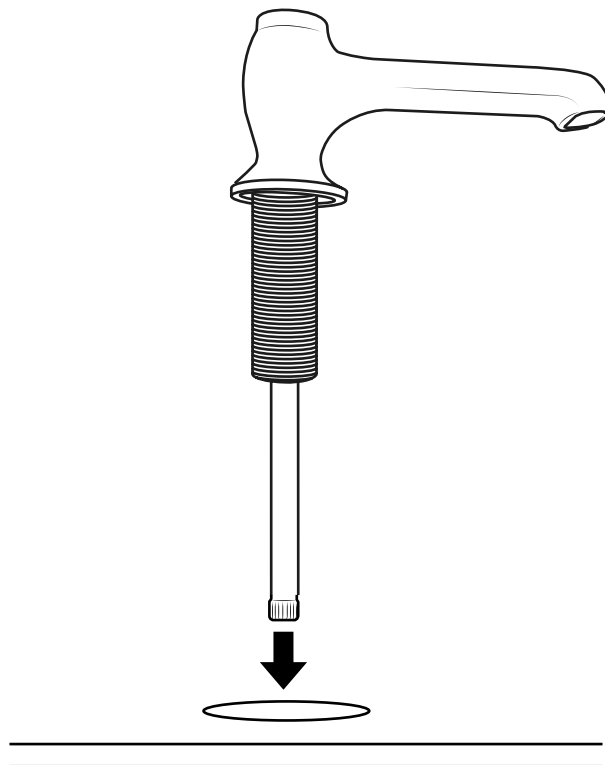

# Milano

Traditional 3 Tap Hole Basin Filler

Installation Guide

## Parts included:

1

2

5

6

7

8

9