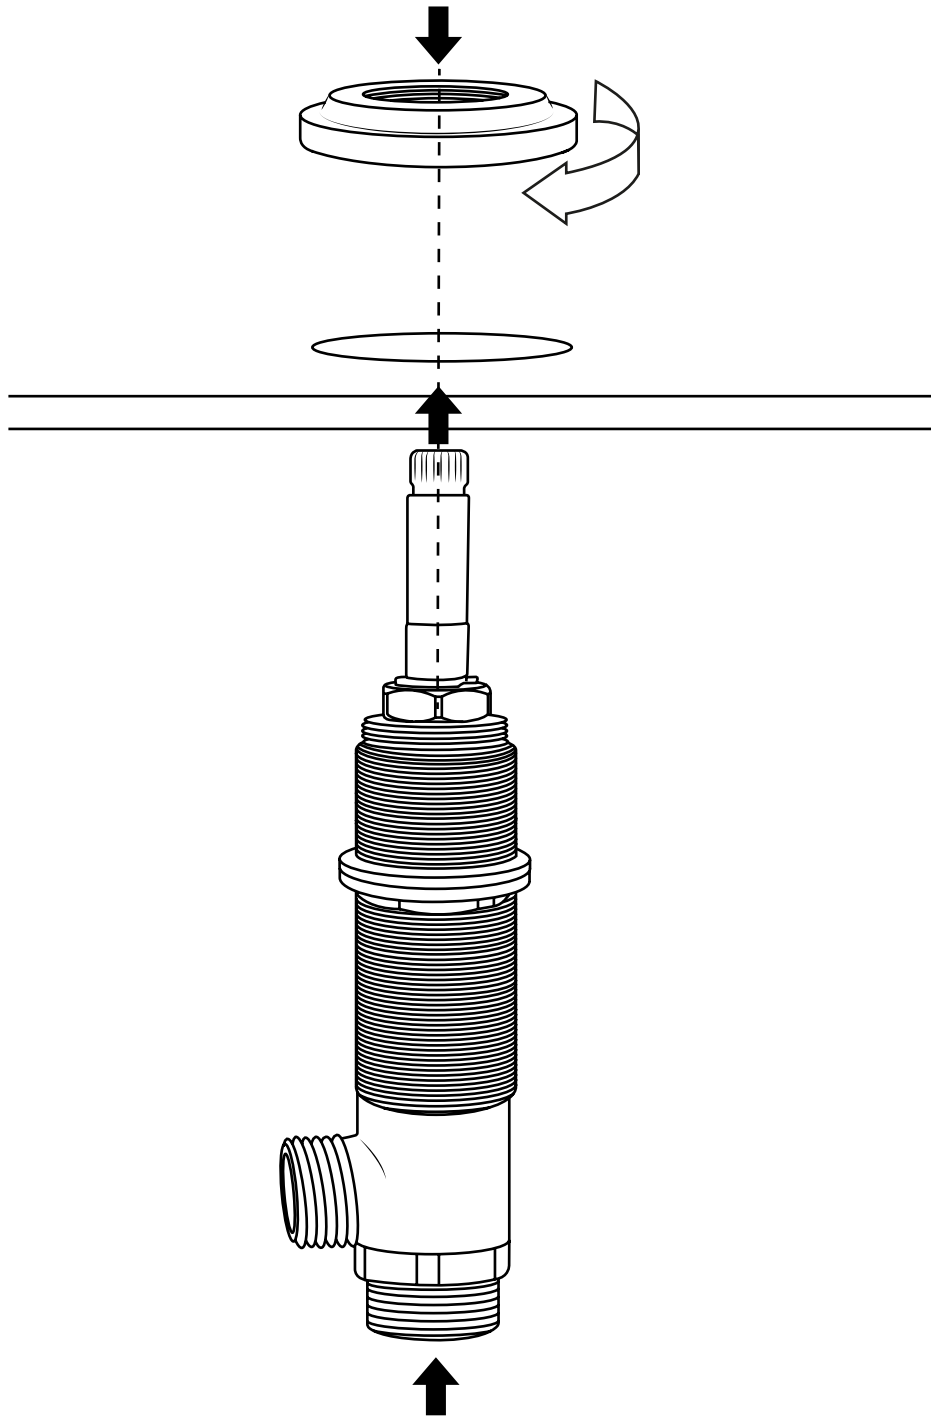

# Milano

Traditional 3 Tap Hole Basin Filler

Installation Guide

## Parts included:

1

2

5

6

7

8

9