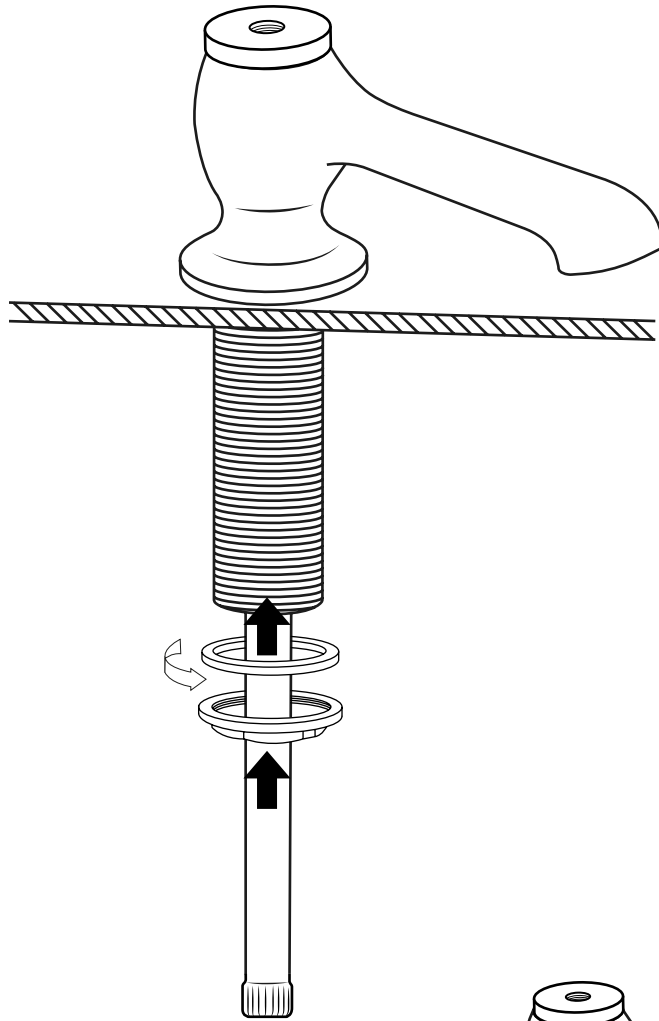

# Milano

Traditional 3 Tap Hole Basin Filler

Installation Guide

## Parts included:

1

2

5

6

7

8

9