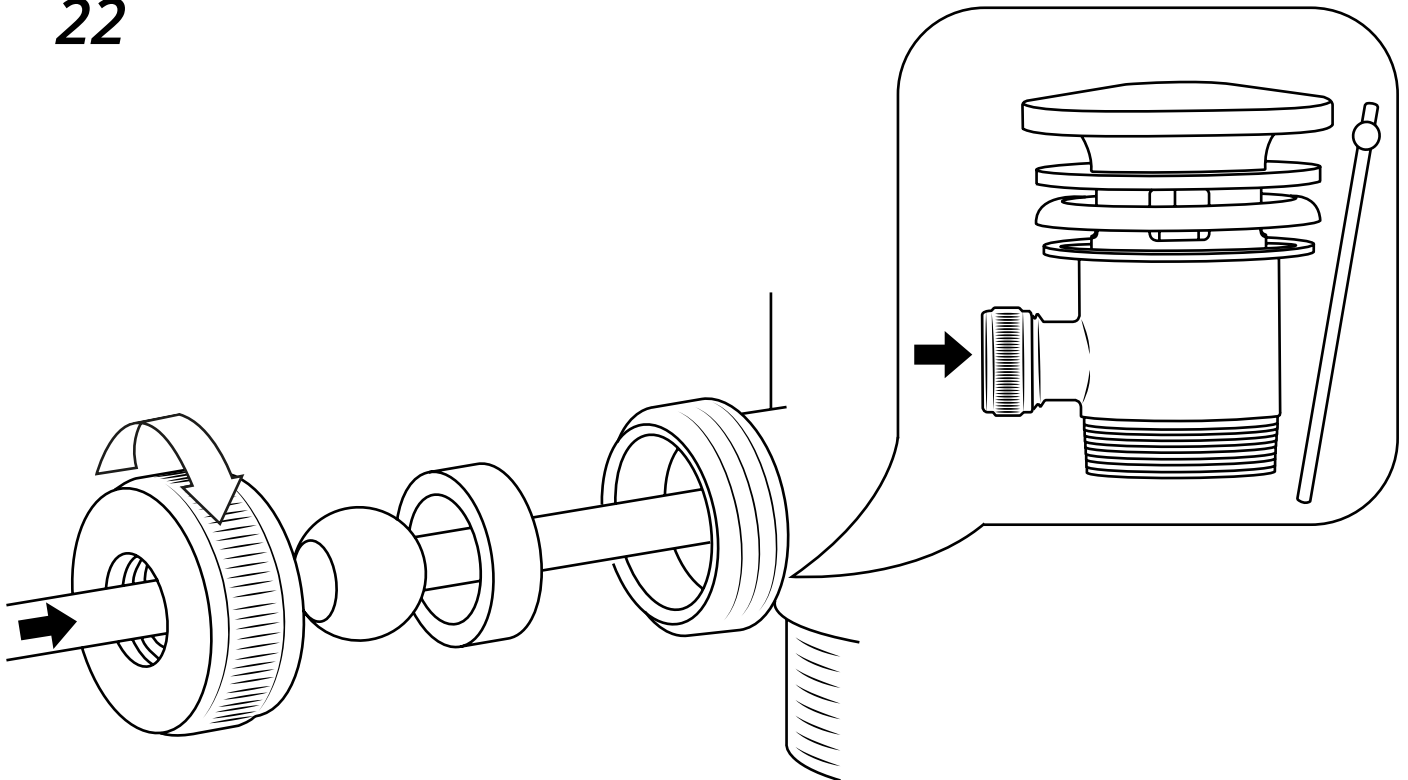

# Milano

Traditional 3 Tap Hole Basin Filler

Installation Guide

18

19

20

21

22

23

24

25