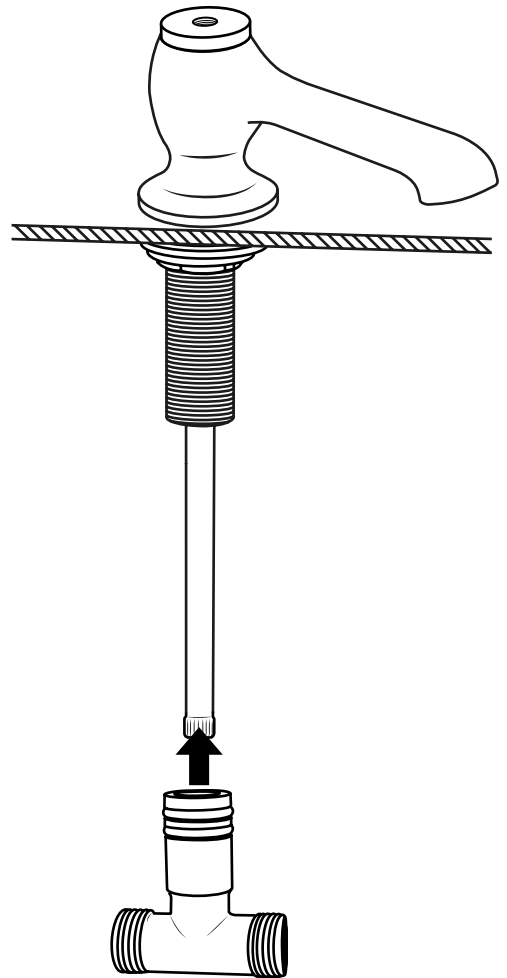

# Milano

Traditional 3 Tap Hole Basin Filler

Installation Guide

## Parts included:

1

2

5

6

7

8

9