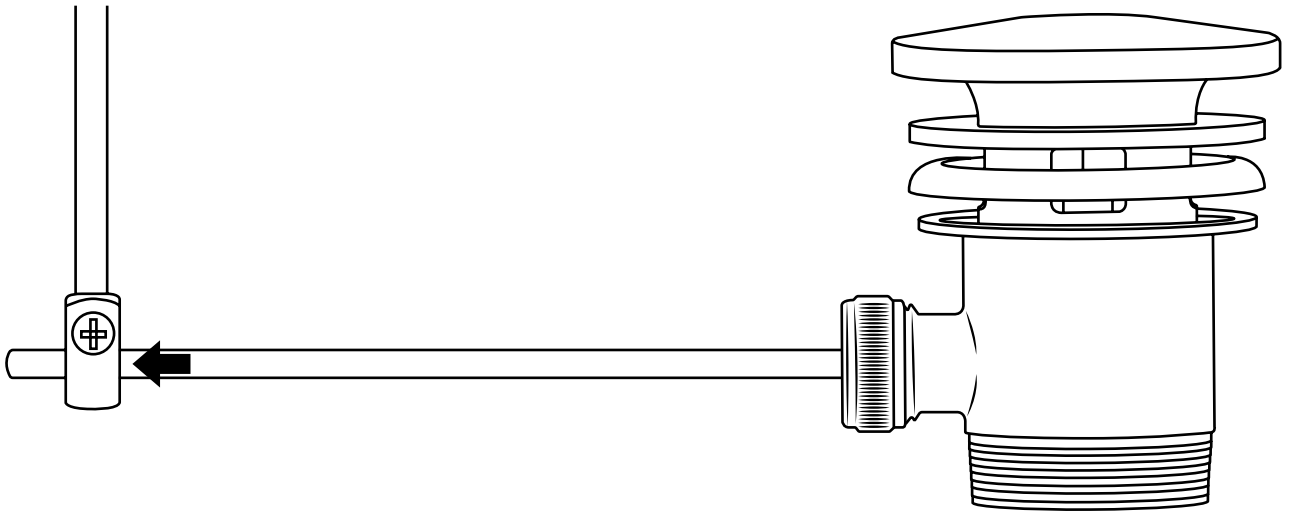

# Milano

Traditional 3 Tap Hole Basin Filler

Installation Guide

18

19

20

21

22

23

24

25