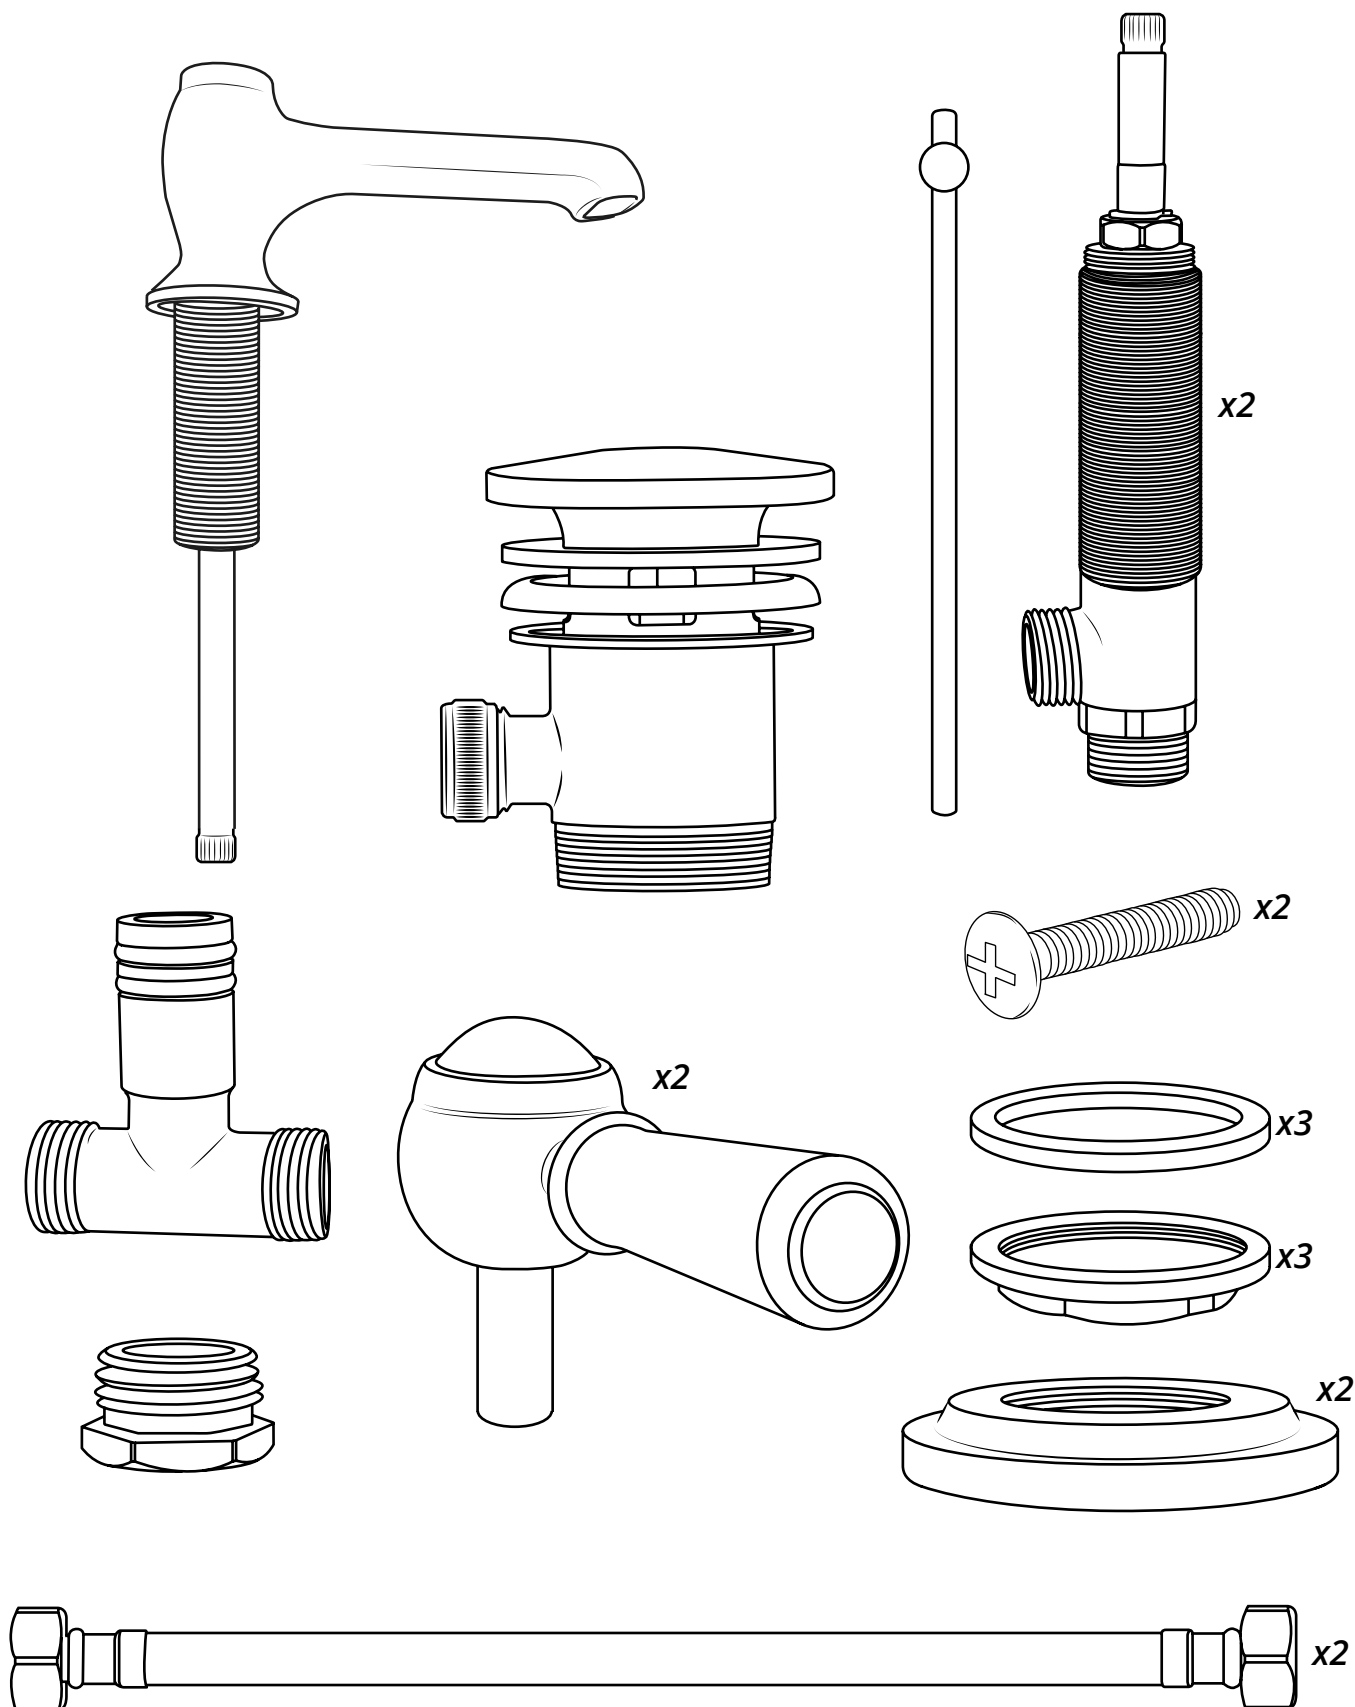

# Milano

Traditional 3 Tap Hole Basin Filler

Installation Guide

# Installation

---

*Tools required for installing:*

## Parts included:

1

2

5

6

7

8

9

18

19

20

21

22

23

24

25