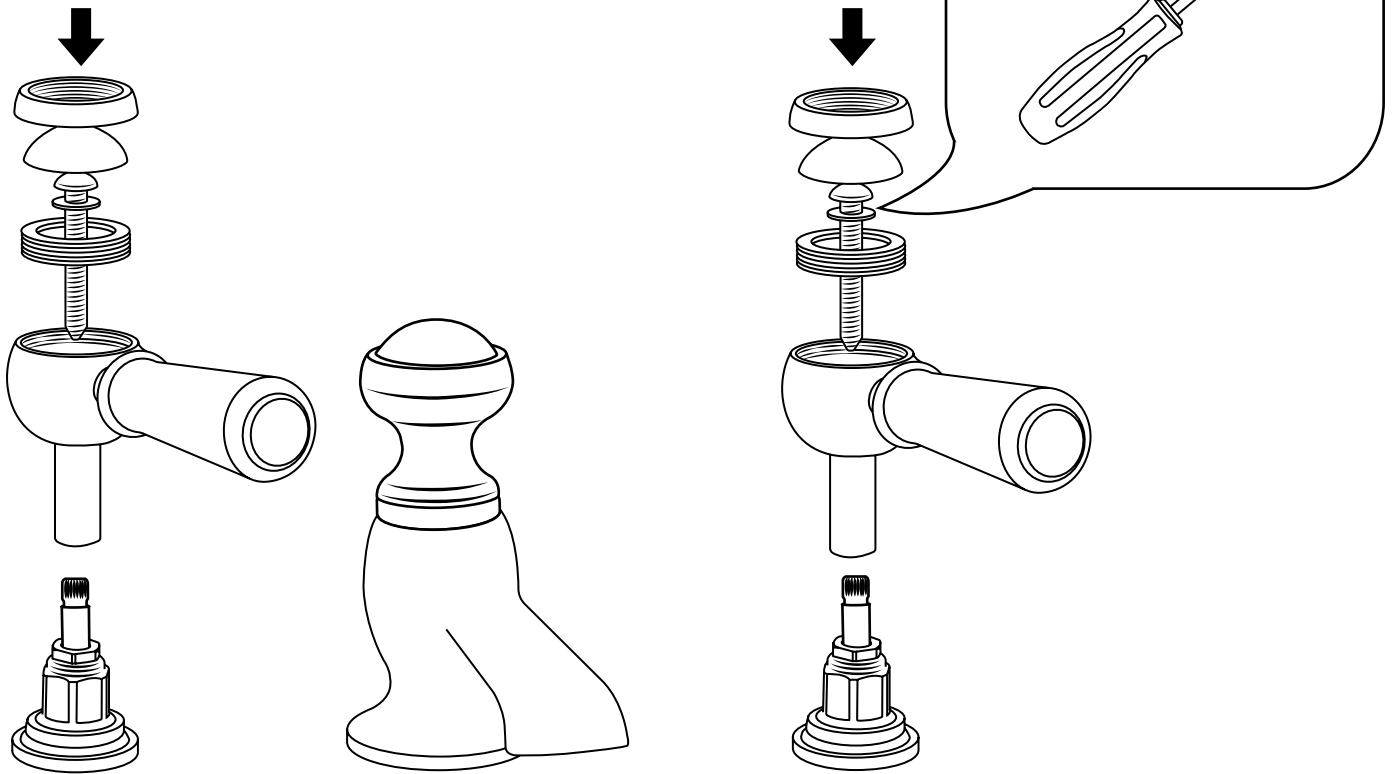

# Milano

Traditional 3 Tap Hole Basin Filler

Installation Guide

18

19

20

21

22

23

24

25