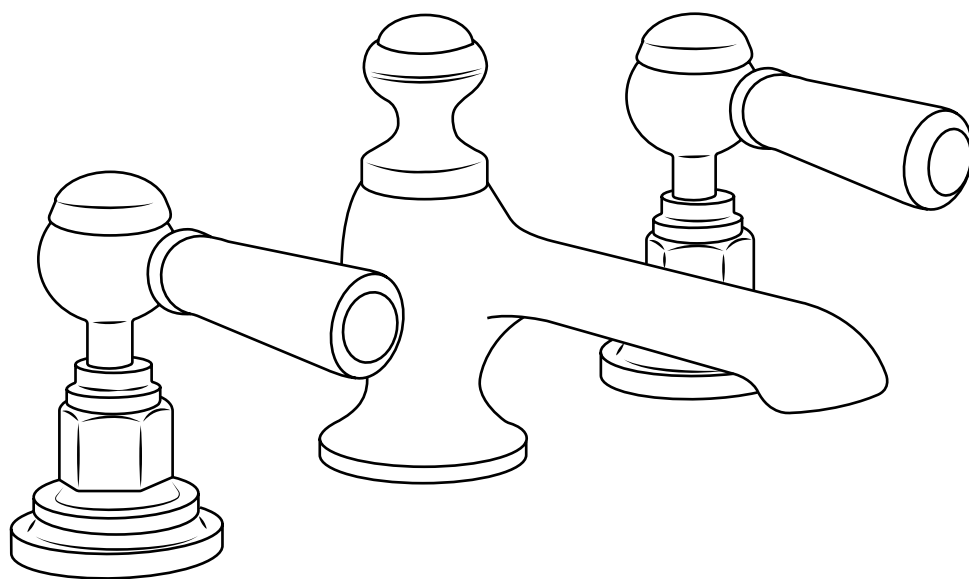

# Milano

Traditional 3 Tap Hole Basin Filler

Installation Guide